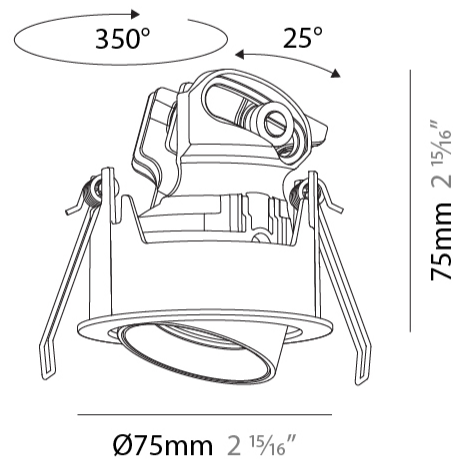

OPTICAL

Reflector°: [22 / 38 / 48](#)
 Adjustability: Rotational 350° / Tilt 25°
 Upon Request: Special Beam Angles

RATINGS AND CERTIFICATIONS

Certified By: Certified for North American Standards
 IP rating: IP40