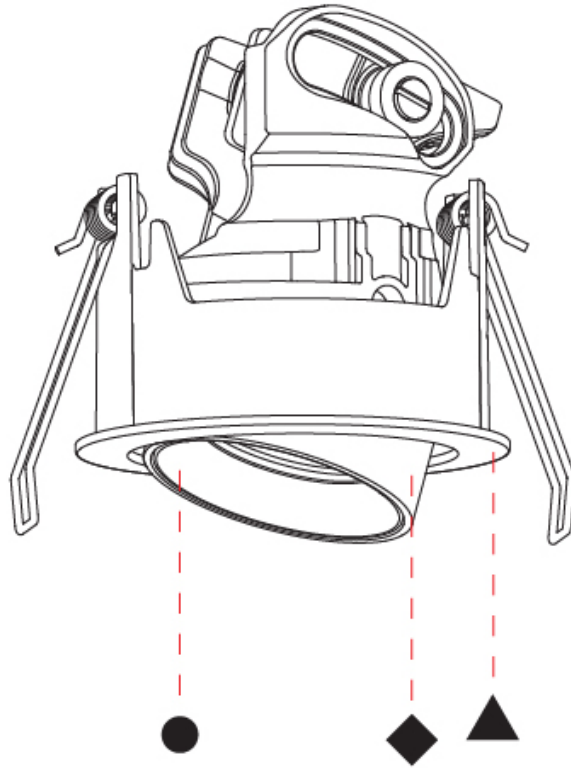

INVADER COMPACT ADJUSTABLE RECESSED

A35813-

PROJECT _____

TYPE _____

SPECIFIER _____

QUANTITY _____

DATE _____

A